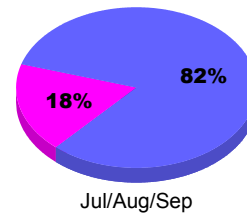

Gender Comparison 2011-2012