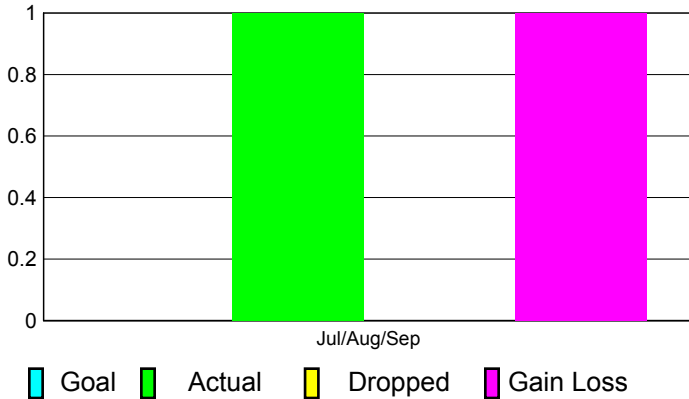

## CLUBS

**Club Results**  
2011-2012

**Clubs**  
2010-2011

Month	New Club Goal	Actual New Clubs	Actual Dropped Clubs	Gain/Loss of Clubs	Gain/Loss of Clubs
Jul/Aug/Sep		1	0	1	2
<b>Totals</b>		<b>1</b>	<b>0</b>	<b>1</b>	<b>2</b>

### Club Results 2011-2012

Goal, New, Dropped, Gain/Loss

### Comparison of Club Gain/Loss

Current Year Compared to the Previous Year