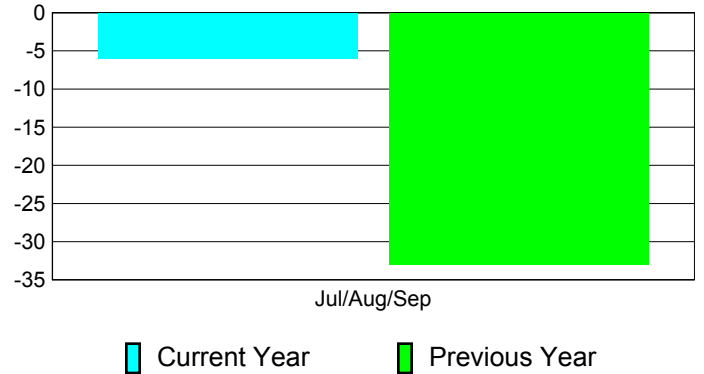

Comparison of Membership Gain/Loss

Current Year Compared to the Previous Year