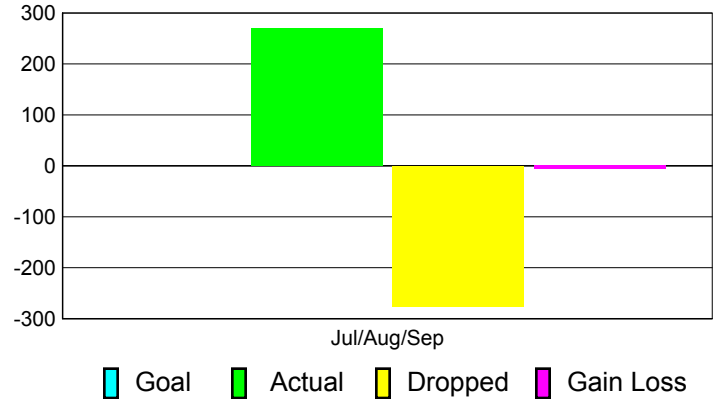

### YTD Status Quo Clubs 2011-2012

Status Quo Clubs Compared to Status Quo Members

## MEMBERSHIP

**Membership Results**  
2011-2012

**Membership**  
2010-2011

Month	Net Memb Goal	Actual New Memb	Actual Dropped Memb	Gain/Loss of Memb	Gain/Loss of Memb
Jul/Aug/Sep		270	-276	-6	-33
<b>Totals</b>		<b>270</b>	<b>-276</b>	<b>-6</b>	<b>-33</b>

### Membership Results 2011-2012

Goal, New, Dropped, Gain/Loss

### Comparison of Membership Gain/Loss

Current Year Compared to the Previous Year